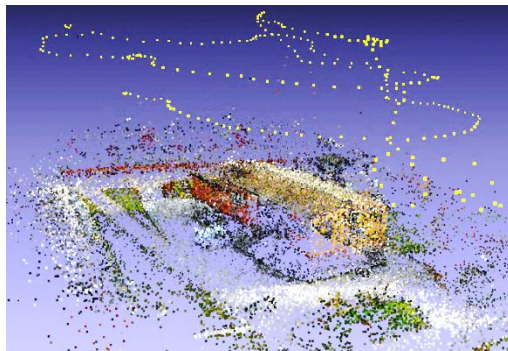

Tests and capabilities on the camera's video mode of the Asctec Falcon 8